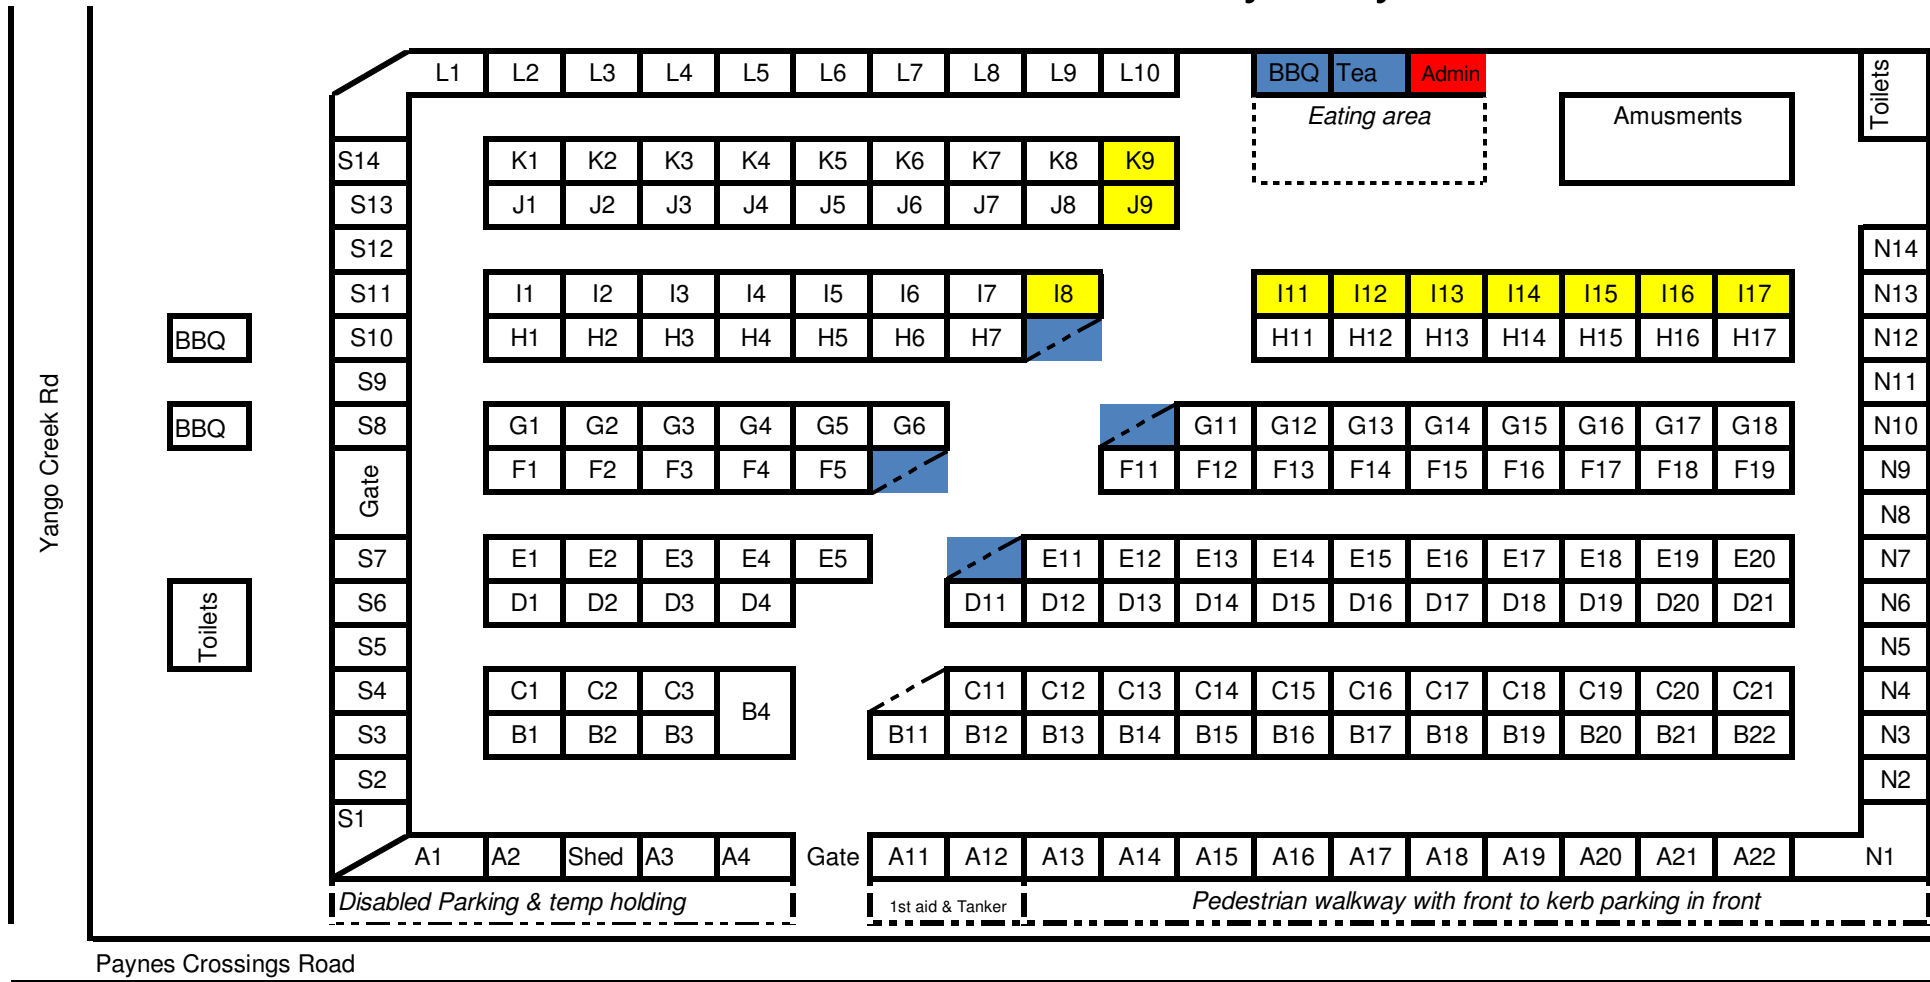

WVBFB Market Day - Layout

Community Fundraising

Food Sites

Admin