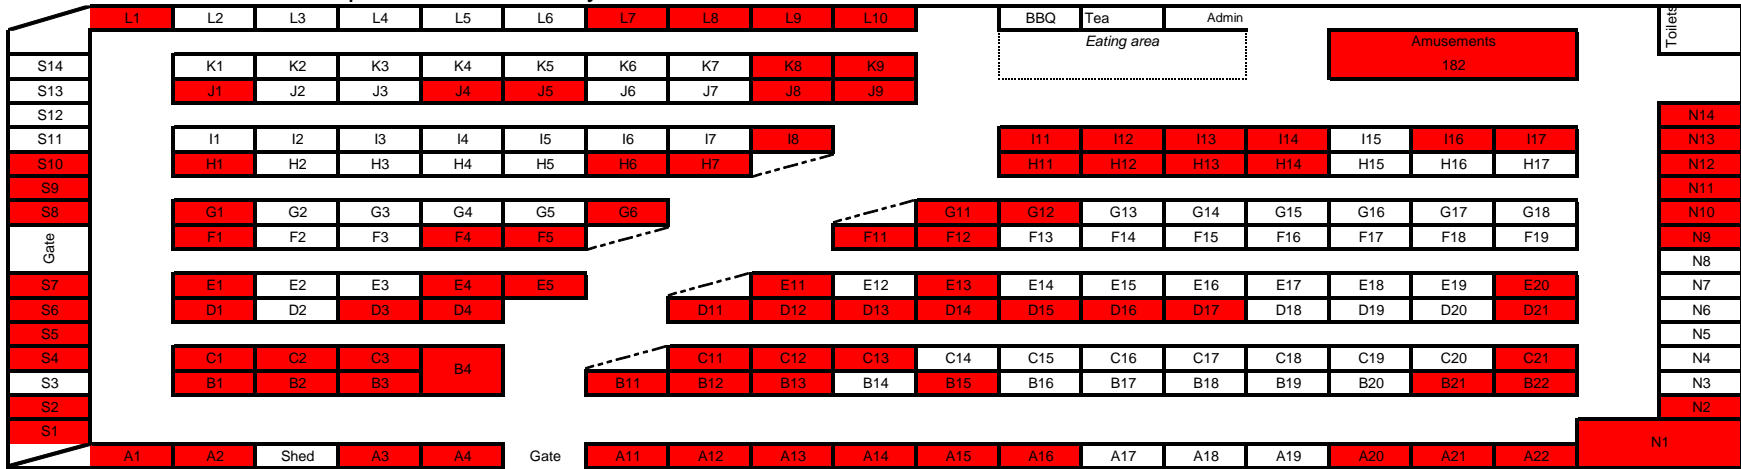

June Wollombi Market map as at Mon 14 May 2018

All coloured sites are booked

Please note : This site map is up-to-date at 21:42 on Th 17 May 2018.

Some sites shown as available now may be booked between now and when you book.