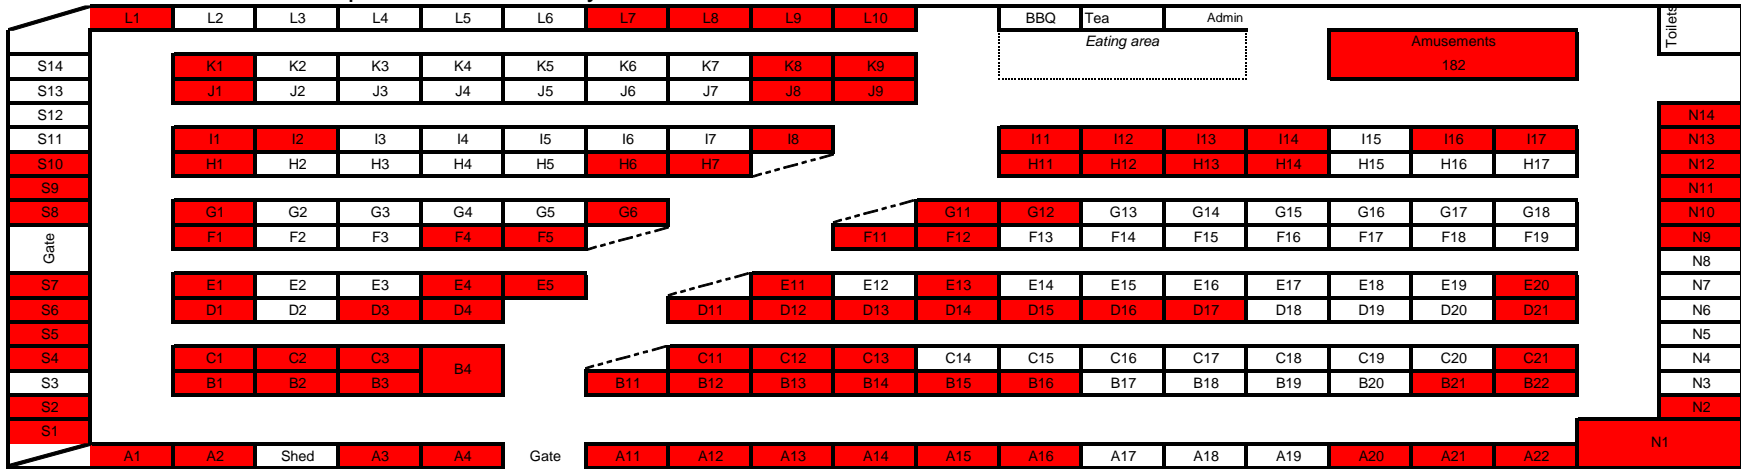

June Wollombi Market map as at Mon 21 May 2018

All coloured sites are booked

Please note : This site map is up-to-date at 18:32 on Monday 21 May 2018.

Some sites shown as available now may be booked between now and when you book.