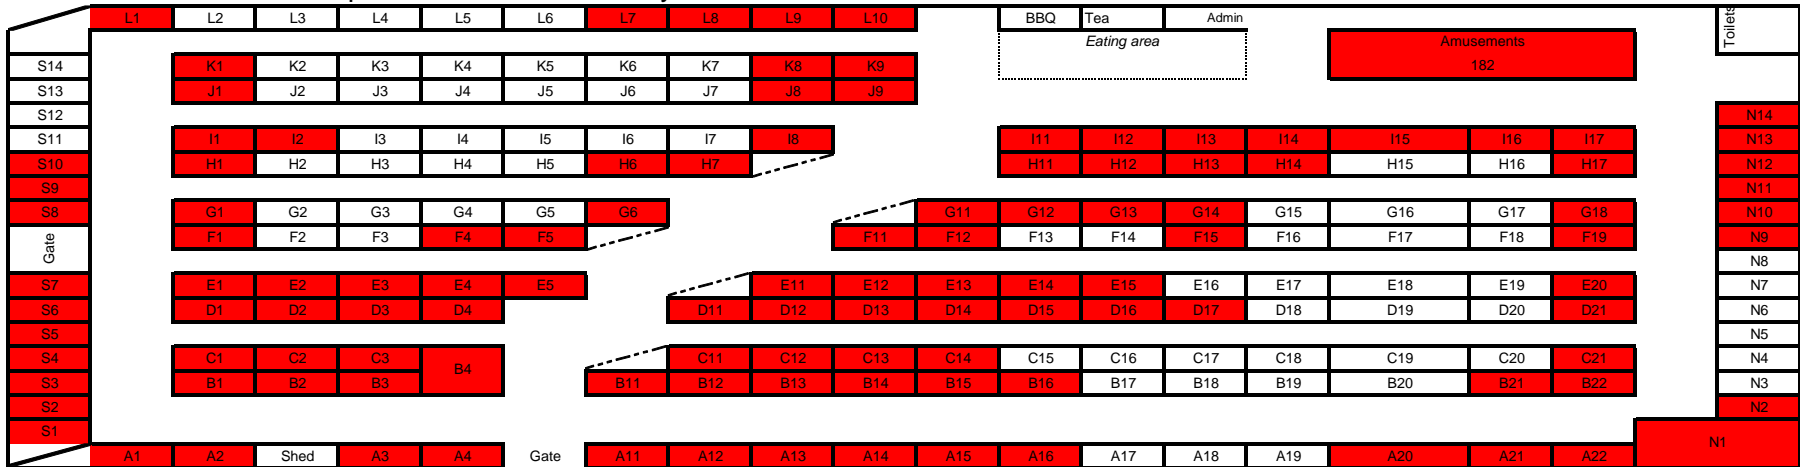

June Wollombi Market map as at 23:03 Thu 24 May

All coloured sites are booked

24/05/2018 23:03

All sites are 6m x 6m, in spite of how they appear on the map.

Please note : This site map is up-to-date at 23:03 Thu 24May 2018.