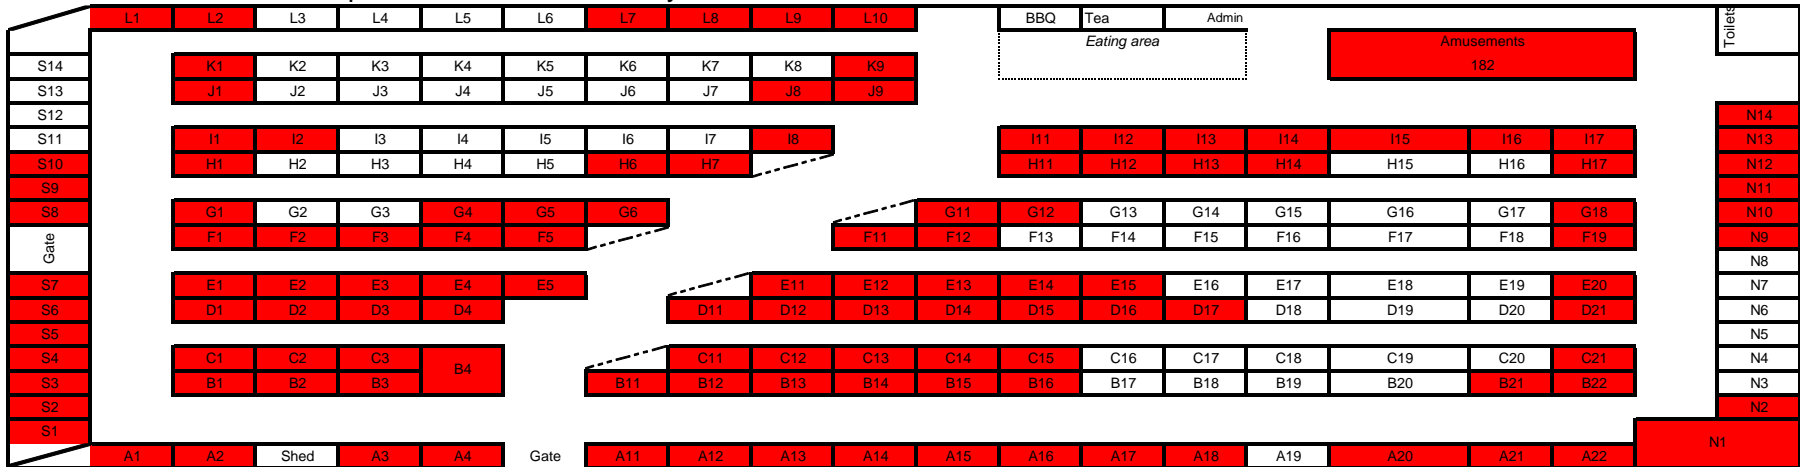

June Wollombi Market map as at 23:00 Mon 28 May

All coloured sites are booked

All sites are 6m x 6m, in spite of how they appear on the map.

Please note : This site map is up-to-date at 23:00 Mon 28 May 2018.